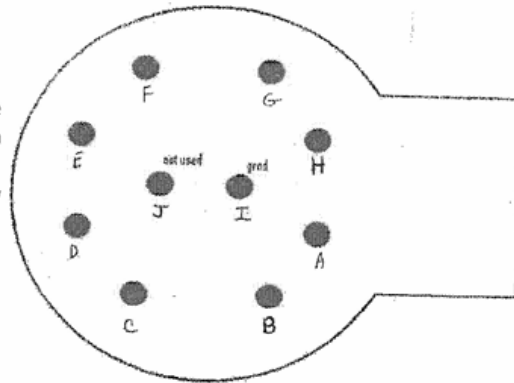

ST110/120

230V 4 CHANNEL			
2	A	CH1	11
4	H	CH2	10
6	D	CH3	20
8	E	CH4	21
1	B	COM	13
3	C		12
5	F		23
7	G		22
I	GND		
J	N/A		

Discharge Cable View:

Magnet Connector View:

- 10 - white
- 11 - red
- 12 - pink
- 13 - blue
- 20 - grey
- 21 - purple
- 22 - brown
- 23 - black
- PE - yellow