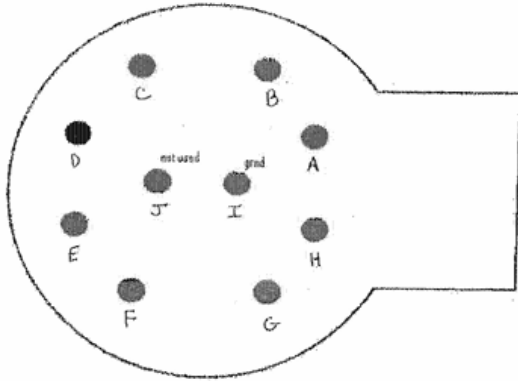

ST110/120

230V 4 CHANNEL			
2	A	CH1	11
4	H	CH2	10
6	D	CH3	20
8	E	CH4	21
1	B	COM	13
3	C		12
5	F		23
7	G		22
I	GND		
J	N/A		

Discharge Cable View:

Magnet Connector View:

- 10 - white
- 11 - red
- 12 - pink
- 13 - blue
- 20 - grey
- 21 - purple
- 22 - brown
- 23 - black
- PE - yellow